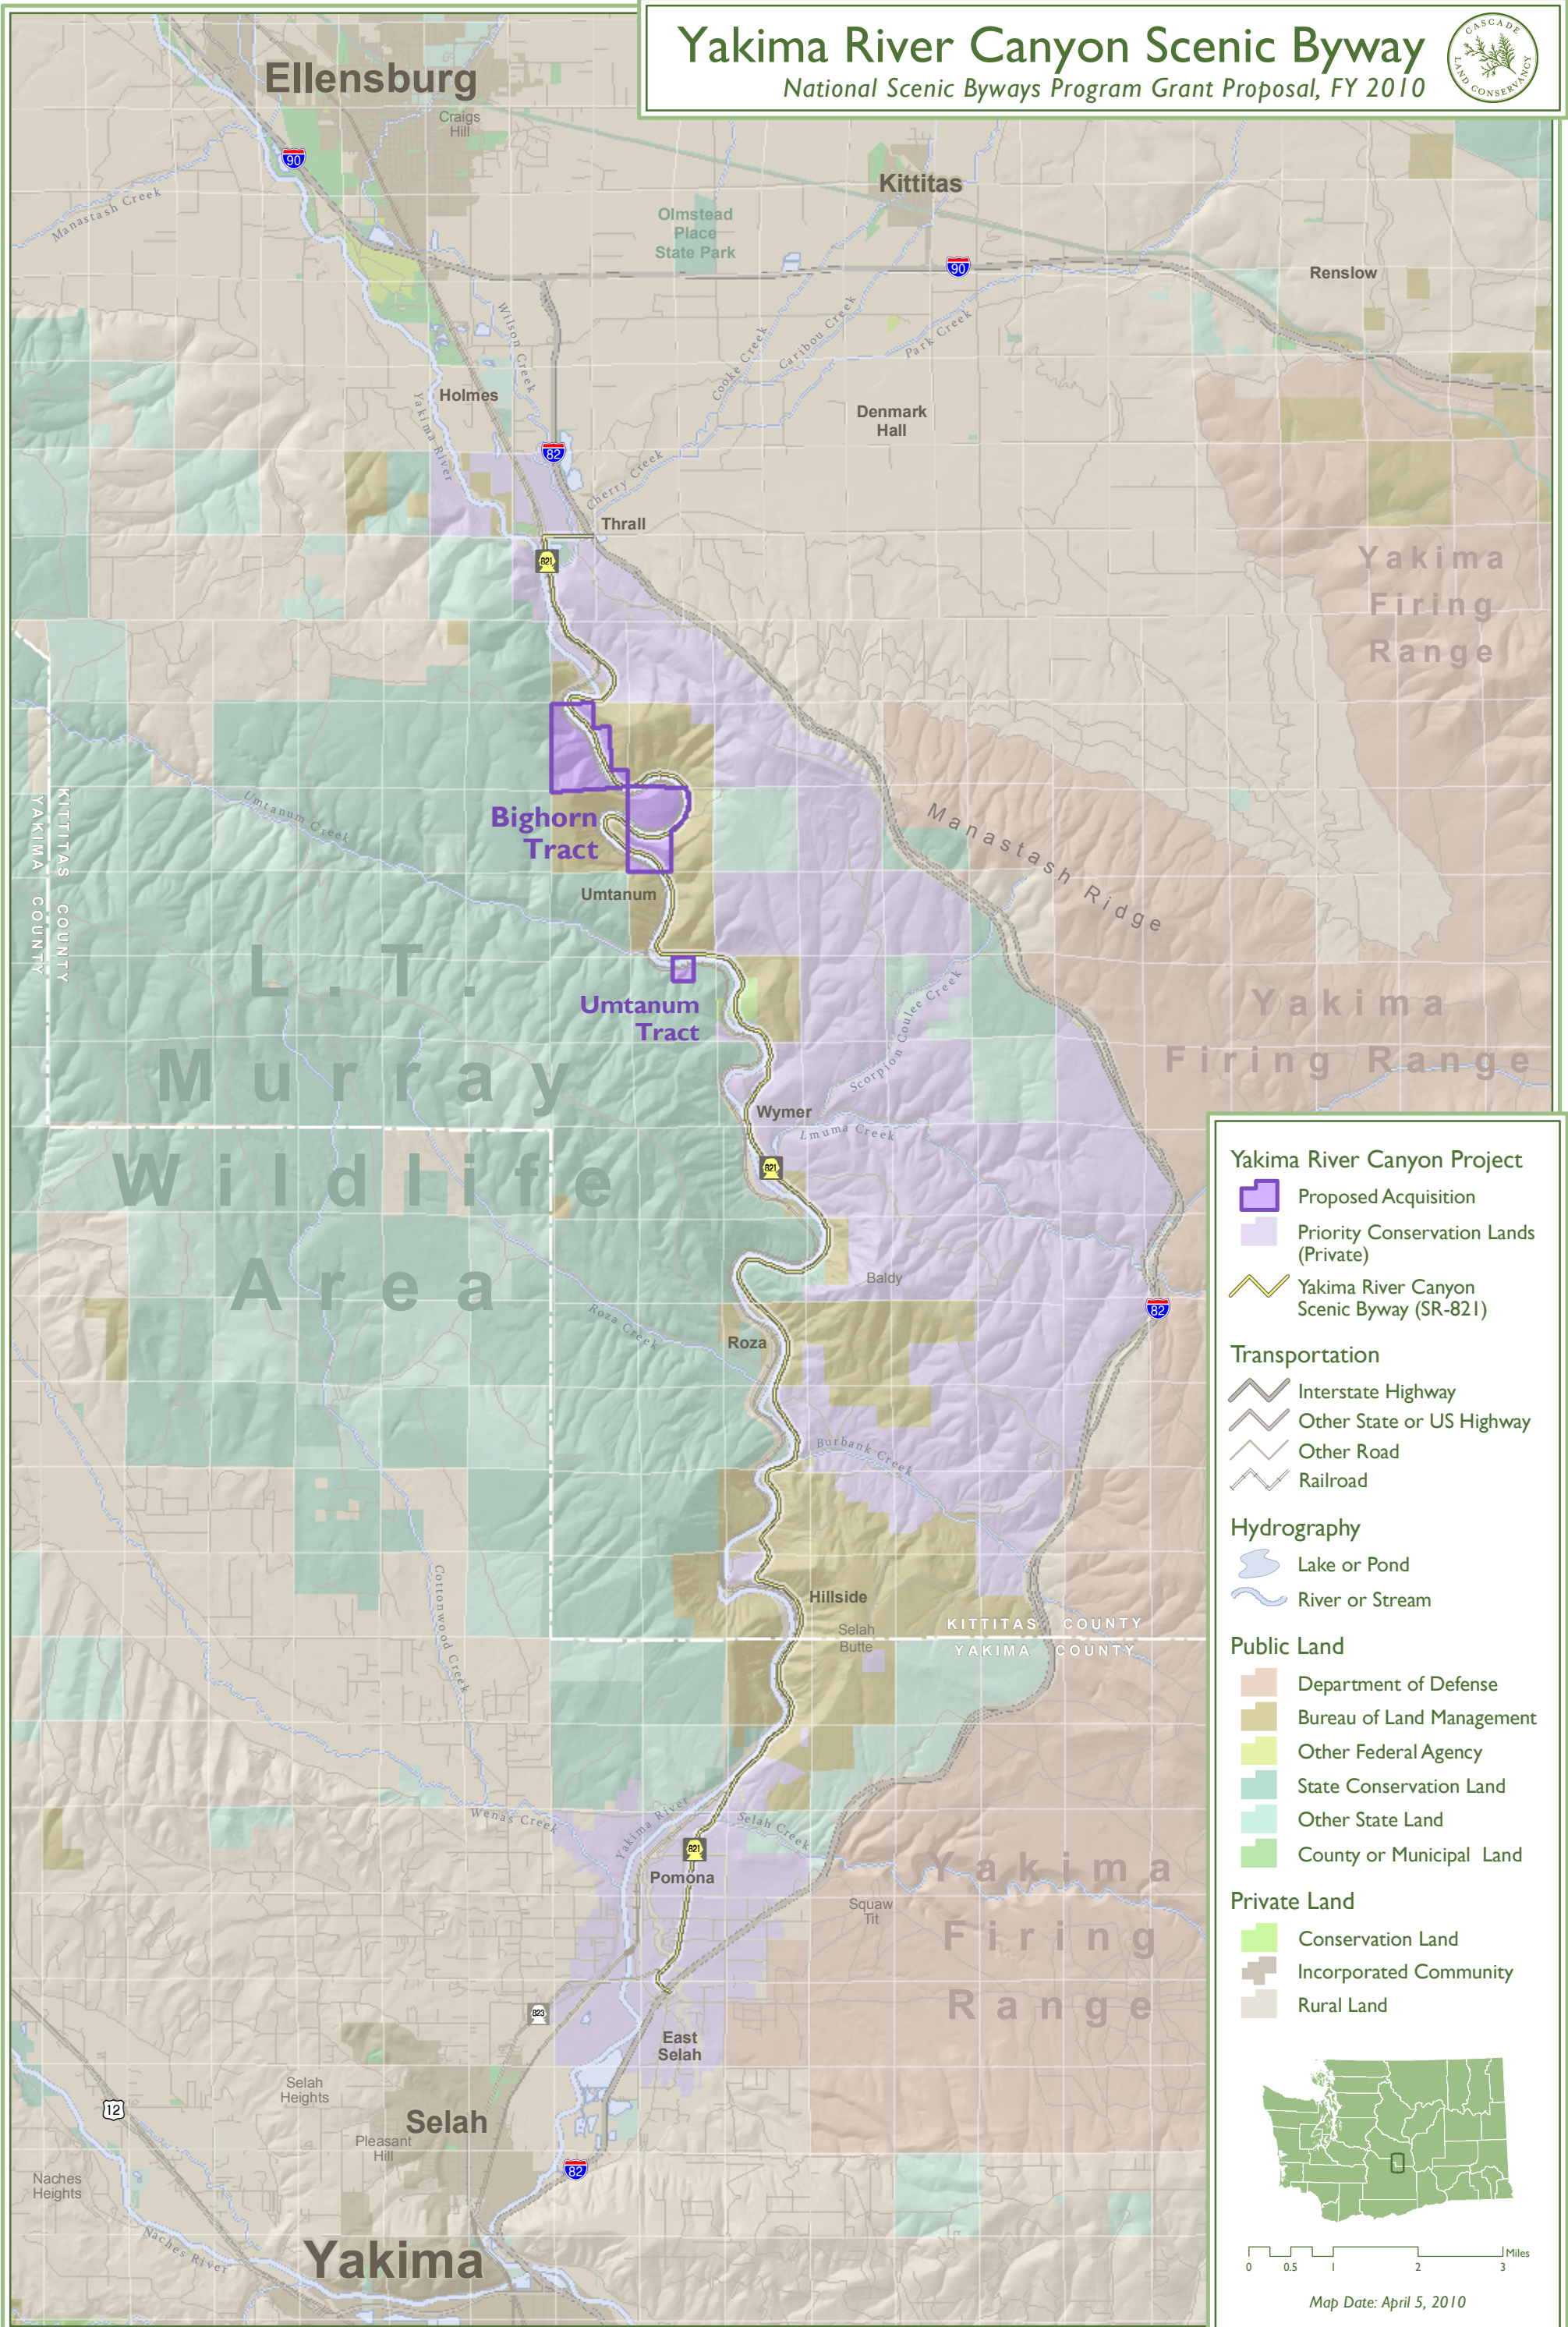

Yakima River Canyon Scenic Byway

National Scenic Byways Program Grant Proposal, FY 2010

Yakima River Canyon Project

- Proposed Acquisition
- Priority Conservation Lands (Private)
- Yakima River Canyon Scenic Byway (SR-821)

Transportation

- Interstate Highway
- Other State or US Highway
- Other Road
- Railroad

Hydrography

- Lake or Pond
- River or Stream

Public Land

- Department of Defense
- Bureau of Land Management
- Other Federal Agency
- State Conservation Land
- Other State Land
- County or Municipal Land

Private Land

- Conservation Land
- Incorporated Community
- Rural Land

Map Date: April 5, 2010