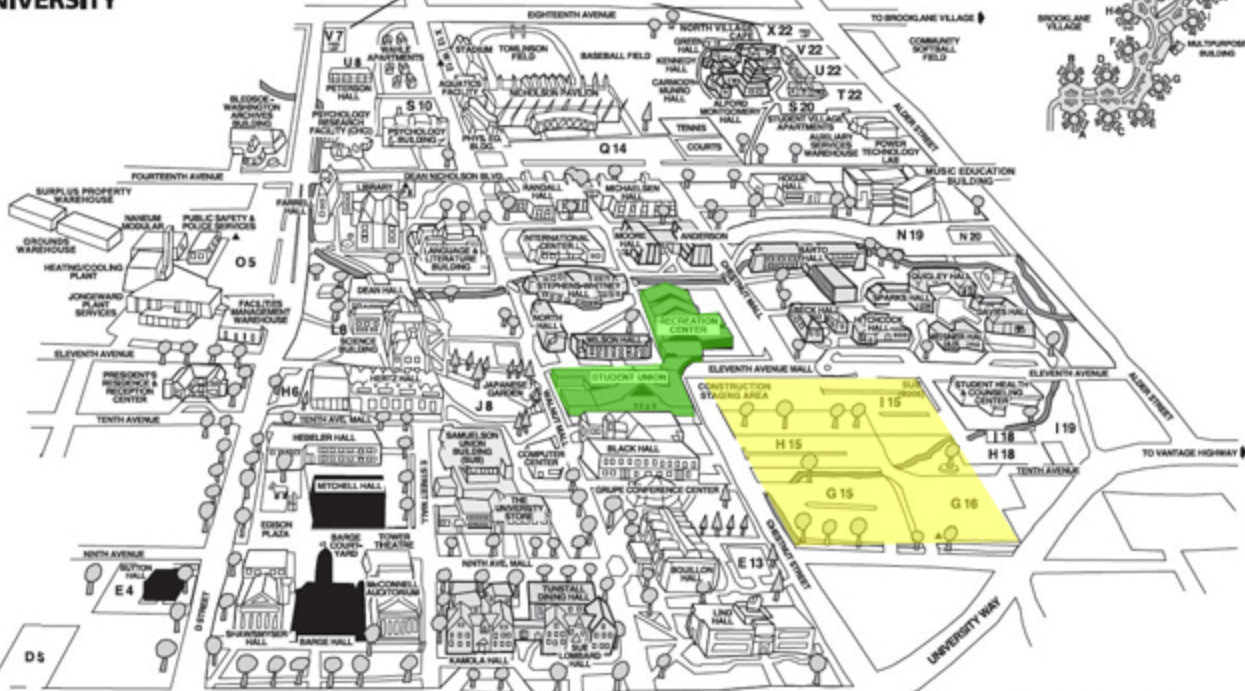

# CAMPUS MAP

## CENTRAL WASHINGTON UNIVERSITY

### ELLENSBURG, WASHINGTON

FREE PARKING IN LOTS V7 AND X22

FLIGHT TECHNOLOGY CENTER - SEE INSET

INSET MAP TO  
FLIGHT TECHNOLOGY CENTER  
(BOWERS FIELD)

- Administrative buildings
- Apartments
- Residence halls
- Dining halls
- Courson Conference Center/ Residence Hall
- Visitor Parking
- New SUB/REC
- ▲ DAILY PARKING PERMIT DISPENSERS

CENTRAL WASHINGTON UNIVERSITY

Your future is Central.

EEC/AA/VITL IX INSTITUTION. TDD 509-963-2143

PARKING-INFORMATION KIOSK

Last revised 05/06.